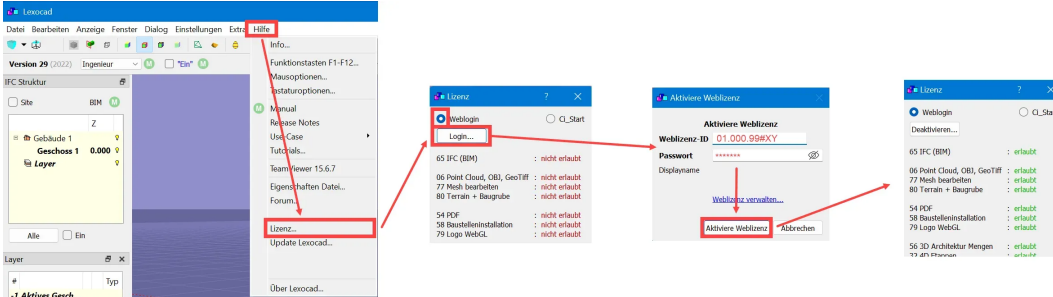

1.1.2 Activate weblogin

 Open Lexocad ? Help ? Licence ? Weblogin ? Login ? Log in ? Activate licence

Internet connection

After 15 minutes "forced closing"